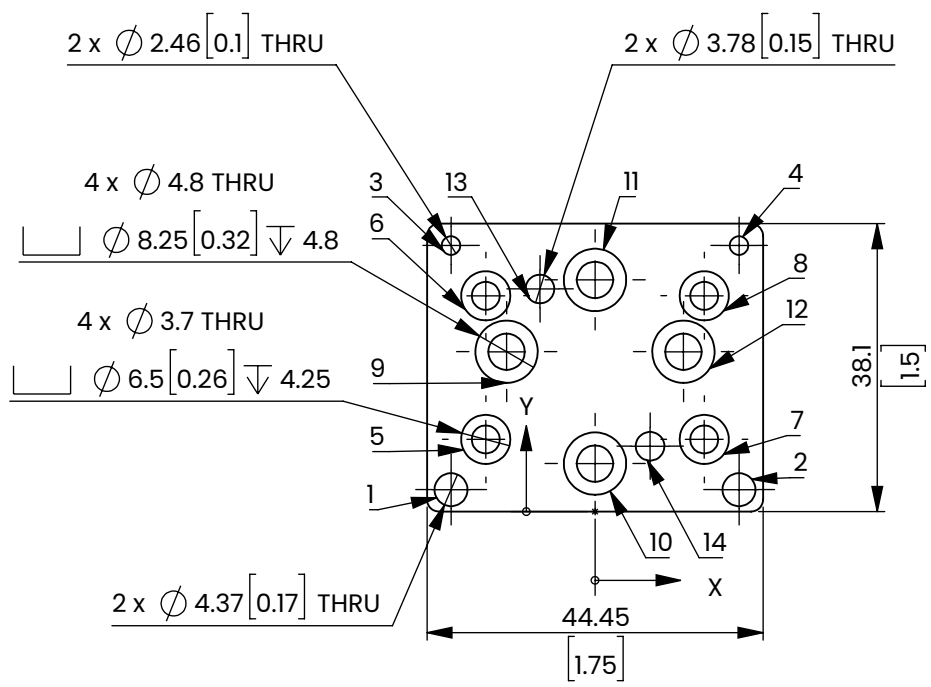

TAG	X LOC	Y LOC
1	[-0.75] -19.05	[0.11] 2.90
2	[0.75] 19.05	[0.11] 2.90
3	[-0.75] -19.05	[1.39] 35.20
4	[0.75] 19.05	[1.39] 35.20
5	[-0.57] -14.45	[0.38] 9.55
6	[-0.57] -14.45	[1.12] 28.55
7	[0.57] 14.45	[0.38] 9.55
8	[0.57] 14.45	[1.12] 28.55
9	[-0.46] -11.70	[0.83] 21.15
10	0	[0.25] 6.35
11	0	[1.21] 30.65
12	[0.46] 11.70	[0.83] 21.15
13	[-0.29] -7.28	[1.16] 29.45
14	[0.29] 7.28	[0.34] 8.65

This item is sold and supported worldwide by Machine Vision Direct		NAME	DATE
SIZE	PART NUMBER	DRAWN	08/03/2023
A	AFSB-552XS-K-IVG	S. Shaikh	
MANUFACTURER: Swivellink		CHECKED	REV
SCALE: 1:1			A
ALL DIMENSIONS ARE IN MILLIMETERS			