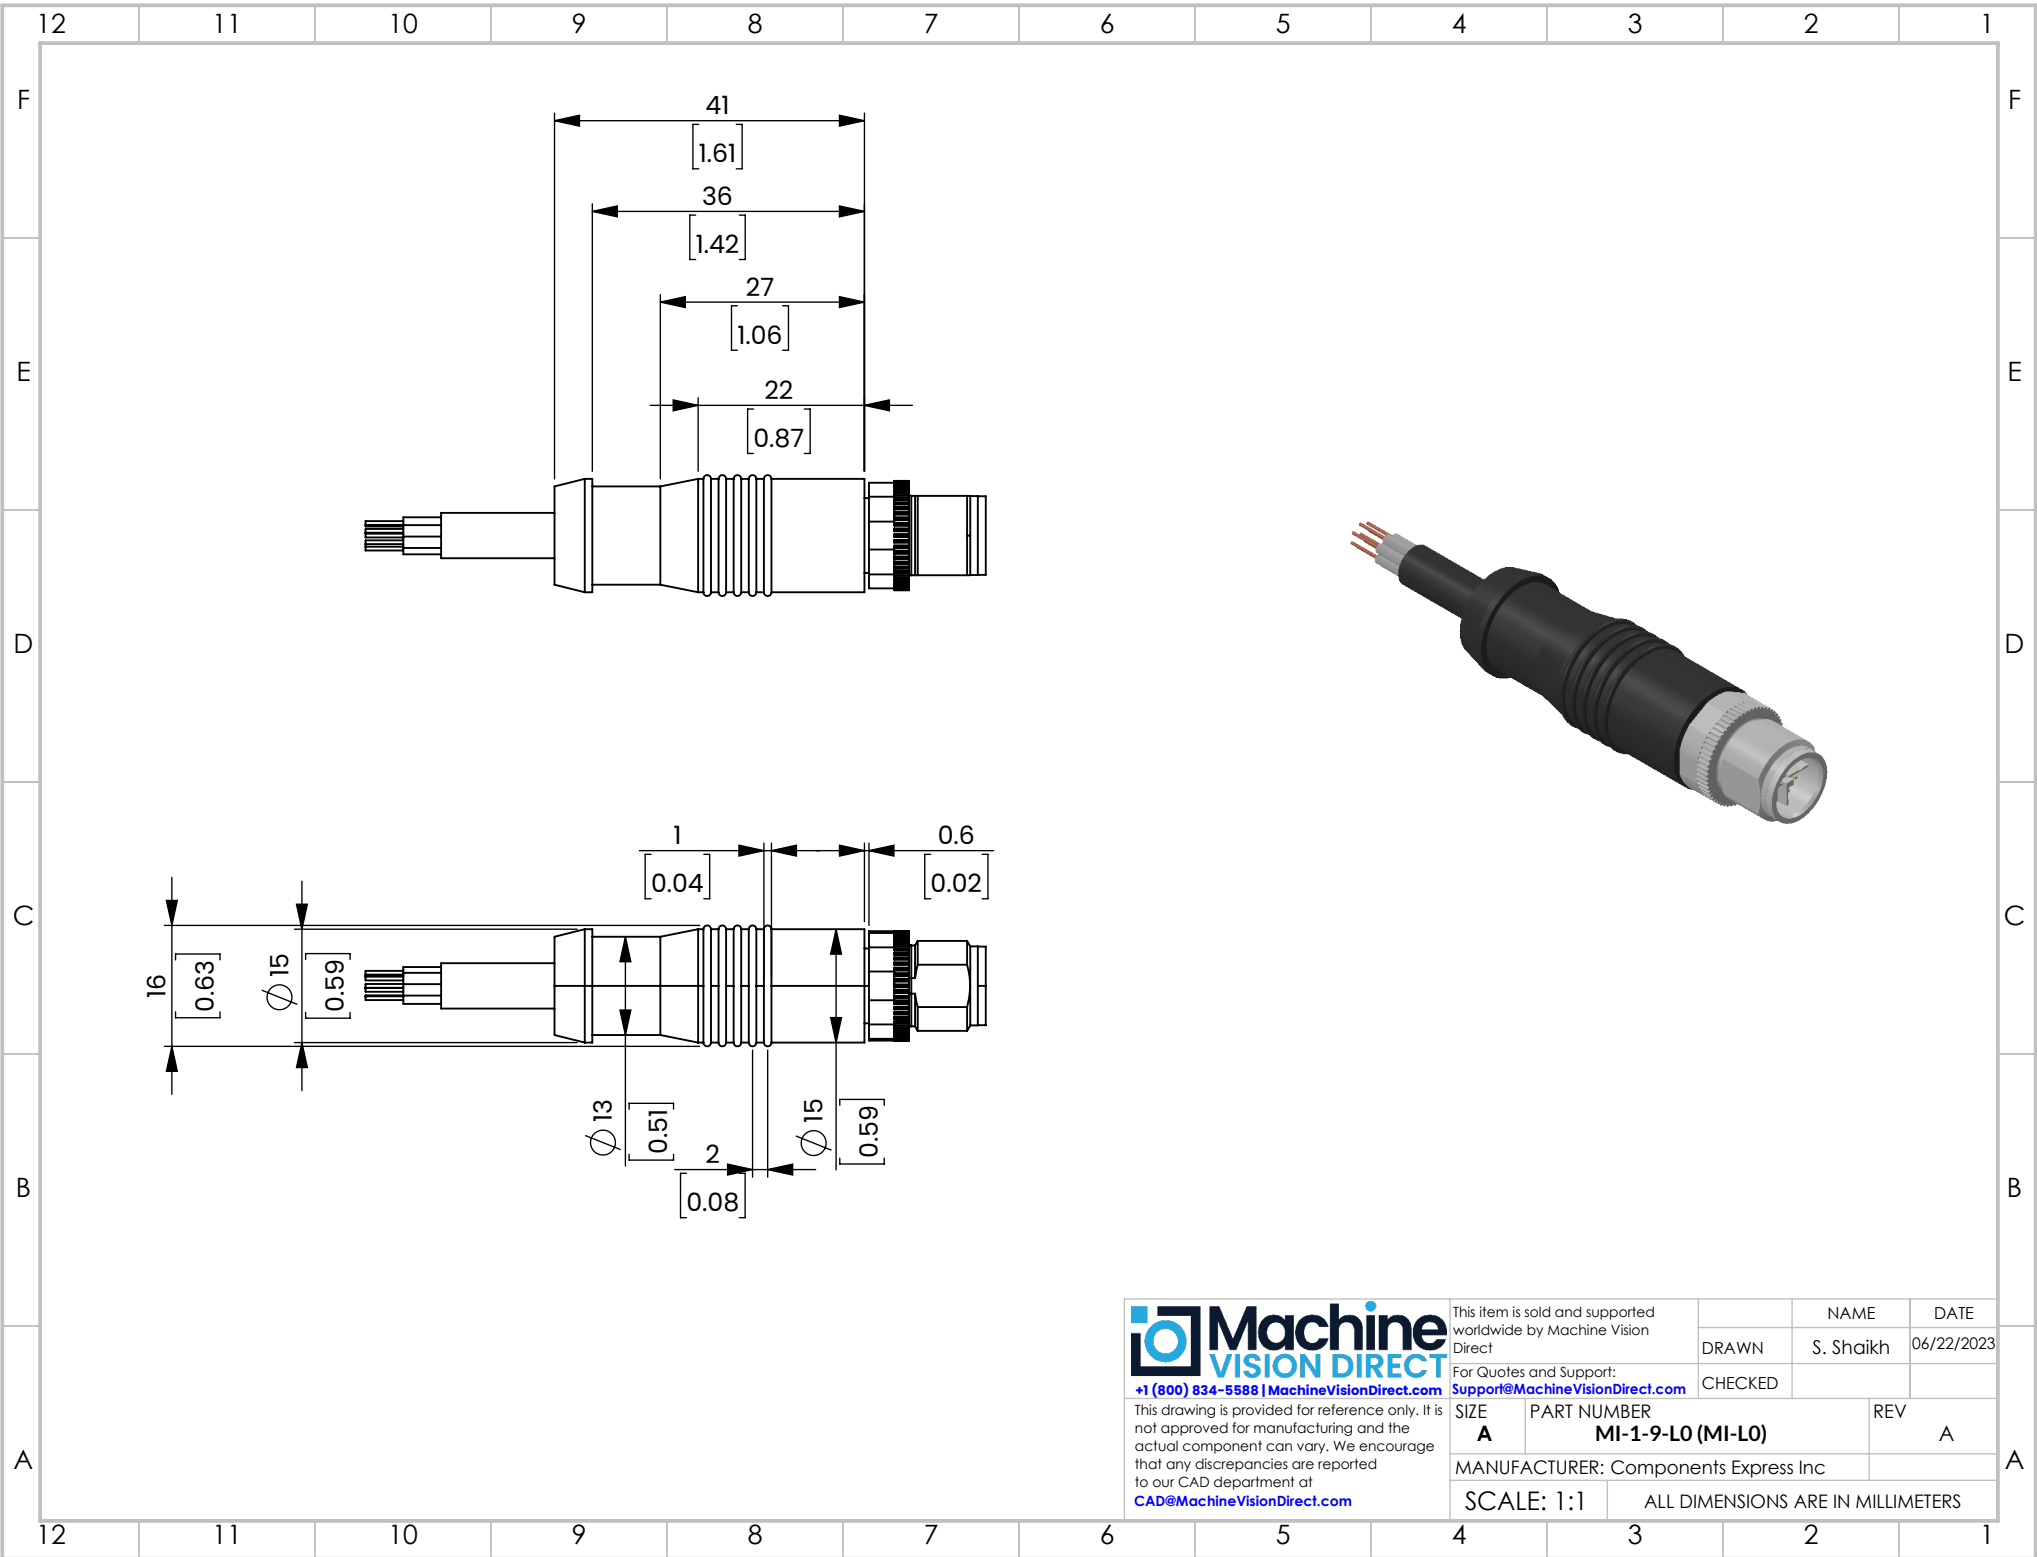

This item is sold and supported worldwide by Machine Vision Direct		NAME	DATE
For Quotes and Support: <a href="mailto:Support@MachineVisionDirect.com">Support@MachineVisionDirect.com</a>		DRAWN	S. Shaikh 06/22/2023
SIZE	PART NUMBER	CHECKED	REV
A	MI-1-9-L0 (MI-1)		A
MANUFACTURER: Components Express Inc			
SCALE: 1:1		ALL DIMENSIONS ARE IN MILLIMETERS	

This item is sold and supported worldwide by Machine Vision Direct		NAME	DATE
For Quotes and Support: <a href="mailto:Support@MachineVisionDirect.com">Support@MachineVisionDirect.com</a>		DRAWN	S. Shaikh
+1 (800) 834-5588   <a href="http://MachineVisionDirect.com">MachineVisionDirect.com</a>		CHECKED	06/22/2023
SIZE	PART NUMBER	REV	
A	MI-1-9-L0 (MI-L0)	A	
MANUFACTURER: Components Express Inc			
SCALE: 1:1		ALL DIMENSIONS ARE IN MILLIMETERS	