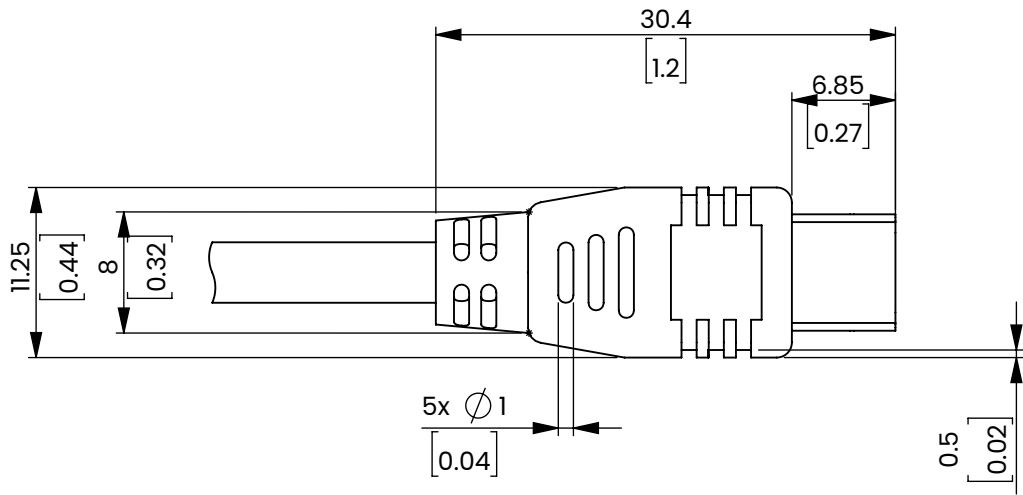

This item is sold and supported worldwide by Machine Vision Direct		NAME	DATE
For Quotes and Support: Support@MachineVisionDirect.com		DRAWN	S. Shaikh
+1 (800) 834-5588 MachineVisionDirect.com		CHECKED	06/26/2023
SIZE	PART NUMBER	REV	
A	USB2-1-1-4 (USB2-1)	A	
MANUFACTURER: Components Express Inc			
SCALE: 2:1		ALL DIMENSIONS ARE IN MILLIMETERS	

MANUFACTURER: Components Express Inc

SCALE: 2:1 ALL DIMENSIONS ARE IN MILLIMETERS