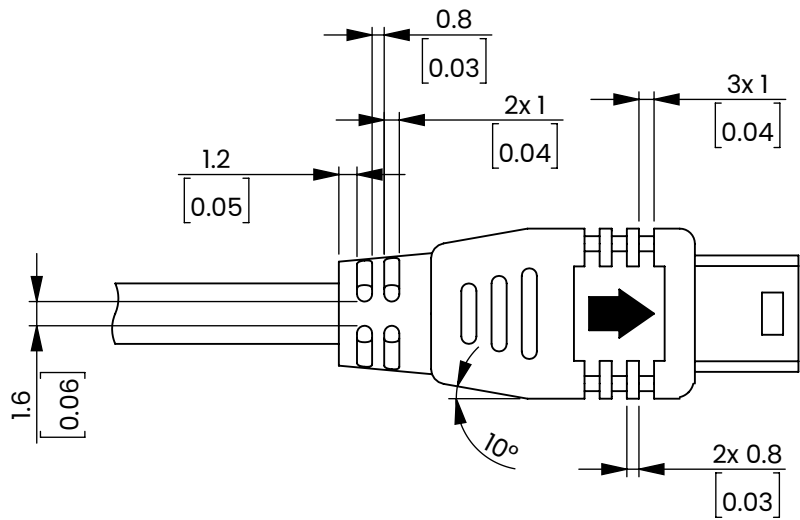

This item is sold and supported worldwide by Machine Vision Direct		NAME	DATE
For Quotes and Support: Support@MachineVisionDirect.com		DRAWN	S. Shaikh
+1 (800) 834-5588 MachineVisionDirect.com		CHECKED	06/26/2023
SIZE	PART NUMBER	REV	
A	USB2-1-1-4 (USB2-1)	A	
MANUFACTURER: Components Express Inc			
SCALE: 2:1		ALL DIMENSIONS ARE IN MILLIMETERS	

MANUFACTURER: Components Express Inc

SCALE: 2:1 ALL DIMENSIONS ARE IN MILLIMETERS