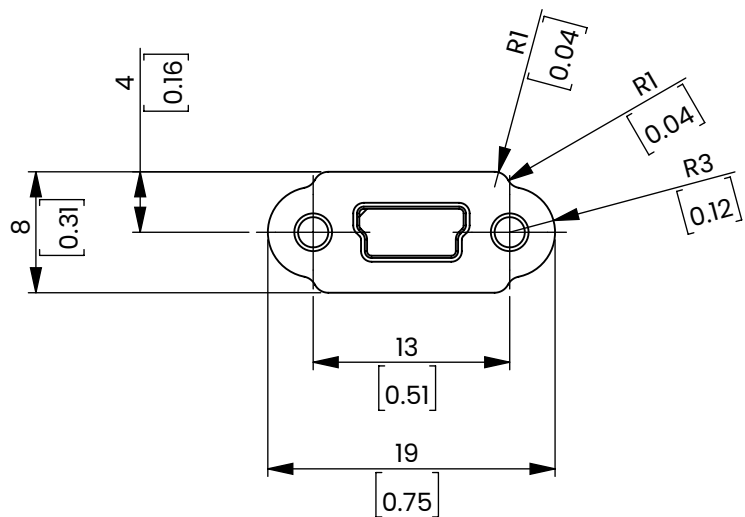

This item is sold and supported worldwide by Machine Vision Direct		NAME	DATE
For Quotes and Support: <a href="mailto:Support@MachineVisionDirect.com">Support@MachineVisionDirect.com</a>		DRAWN	S. Shaikh
+1 (800) 834-5588   <a href="http://MachineVisionDirect.com">MachineVisionDirect.com</a>		CHECKED	06/26/2023
SIZE	PART NUMBER	REV	
A	USB2-1-1-5 (USB2-1)	A	
MANUFACTURER: Components Express Inc			
SCALE: 2:1		ALL DIMENSIONS ARE IN MILLIMETERS	

This item is sold and supported worldwide by Machine Vision Direct		NAME	DATE
For Quotes and Support: <a href="mailto:Support@MachineVisionDirect.com">Support@MachineVisionDirect.com</a>		S. Shaikh	06/26/2023
SIZE	PART NUMBER	CHECKED	REV
A	USB2-1-1-5 (USB2-5)		A
MANUFACTURER: Components Express Inc			
SCALE: 2:1		ALL DIMENSIONS ARE IN MILLIMETERS	