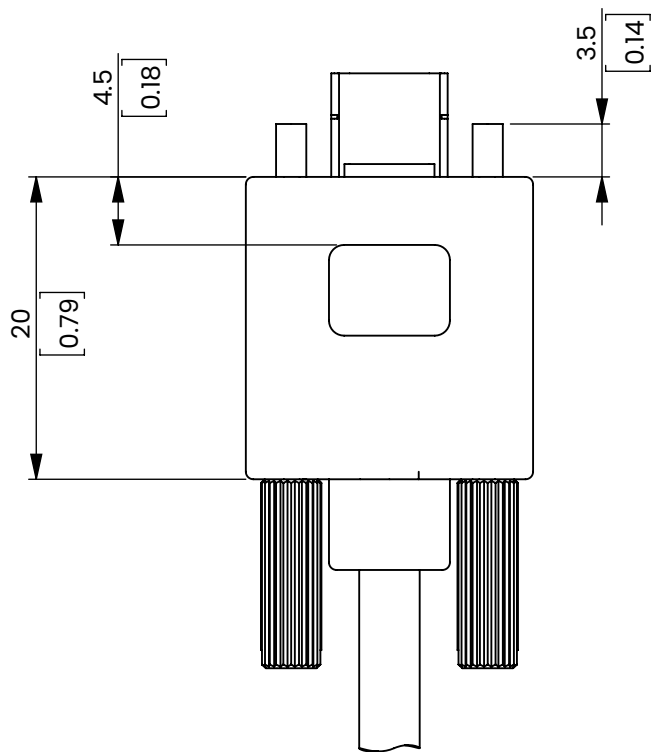

This item is sold and supported worldwide by Machine Vision Direct		NAME	DATE
For Quotes and Support: <a href="mailto:Support@MachineVisionDirect.com">Support@MachineVisionDirect.com</a>		DRAWN	S. Shaikh
+1 (800) 834-5588   <a href="http://MachineVisionDirect.com">MachineVisionDirect.com</a>		CHECKED	06/26/2023
SIZE	PART NUMBER	REV	
A	USB2-1-1-5 (USB2-1)	A	
MANUFACTURER: Components Express Inc			
SCALE: 2:1		ALL DIMENSIONS ARE IN MILLIMETERS	

This item is sold and supported worldwide by Machine Vision Direct		NAME	DATE
For Quotes and Support: <a href="mailto:Support@MachineVisionDirect.com">Support@MachineVisionDirect.com</a>		S. Shaikh	06/26/2023
SIZE	PART NUMBER	CHECKED	REV
A	USB2-1-1-5 (USB2-5)		A
MANUFACTURER: Components Express Inc			
SCALE: 2:1		ALL DIMENSIONS ARE IN MILLIMETERS	