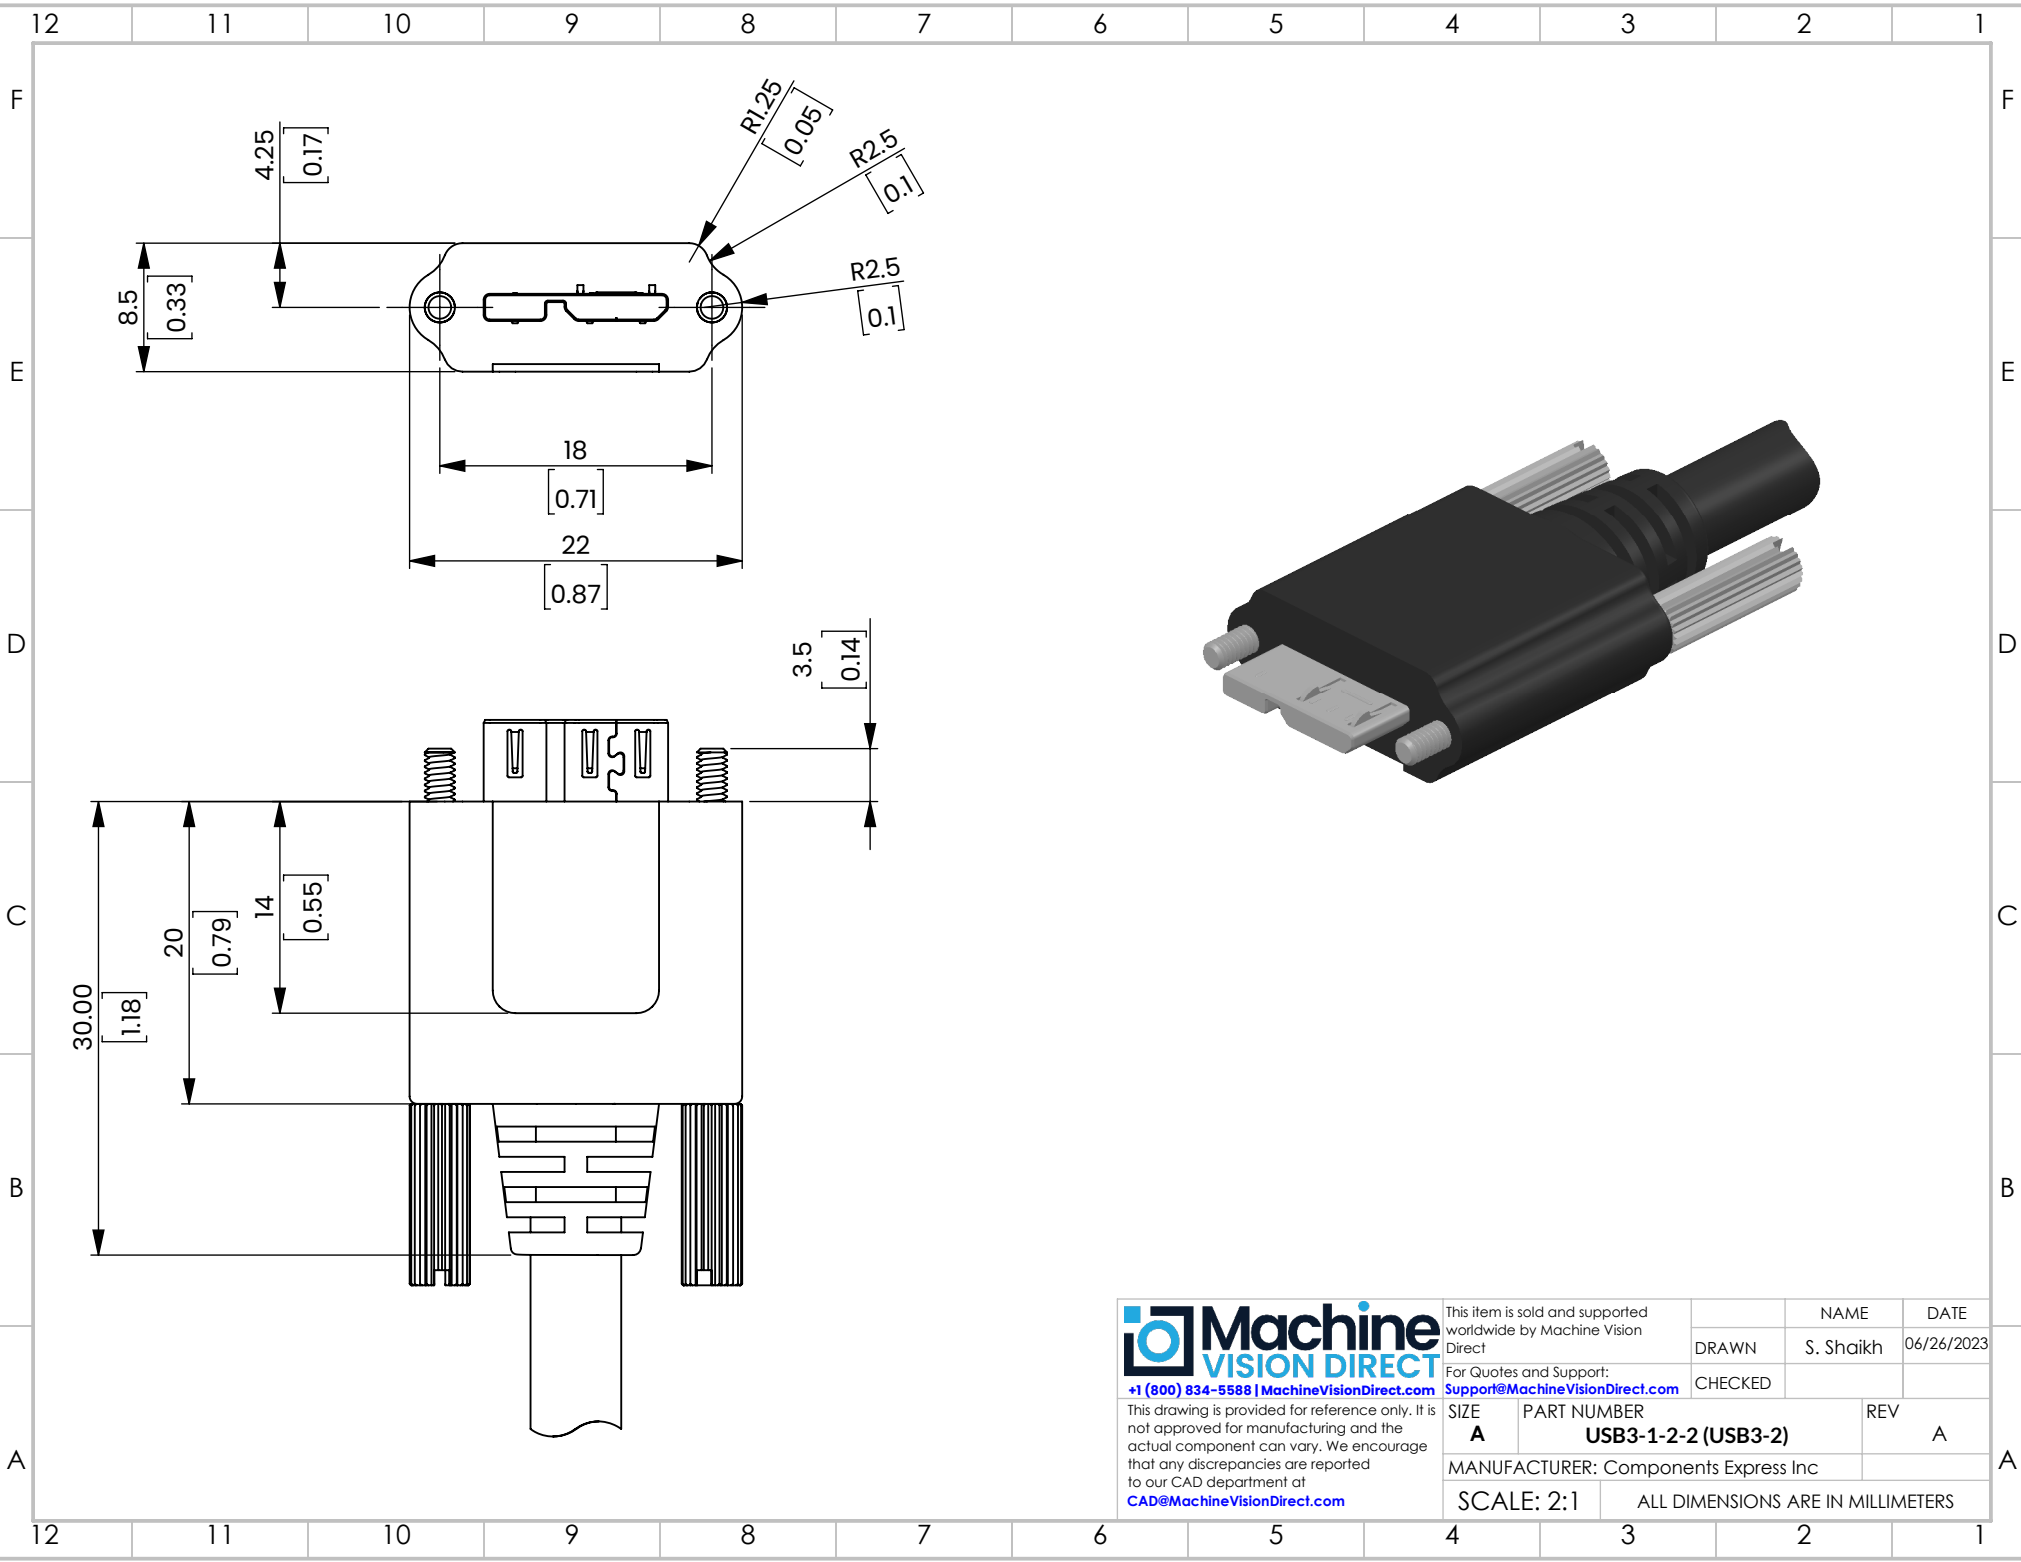

This item is sold and supported worldwide by Machine Vision Direct		NAME	DATE
SIZE	PART NUMBER	DRAWN	S. Shaikh
A	USB3-1-2-2 (USB3-1)	CHECKED	06/26/2023
MANUFACTURER: Components Express Inc		REV	A
SCALE: 2:1		ALL DIMENSIONS ARE IN MILLIMETERS	

This item is sold and supported worldwide by Machine Vision Direct		NAME	DATE
For Quotes and Support: <a href="mailto:Support@MachineVisionDirect.com">Support@MachineVisionDirect.com</a>		DRAWN	S. Shaikh 06/26/2023
SIZE	PART NUMBER	CHECKED	REV
A	USB3-1-2-2 (USB3-2)		A
MANUFACTURER: Components Express Inc			
SCALE: 2:1		ALL DIMENSIONS ARE IN MILLIMETERS	