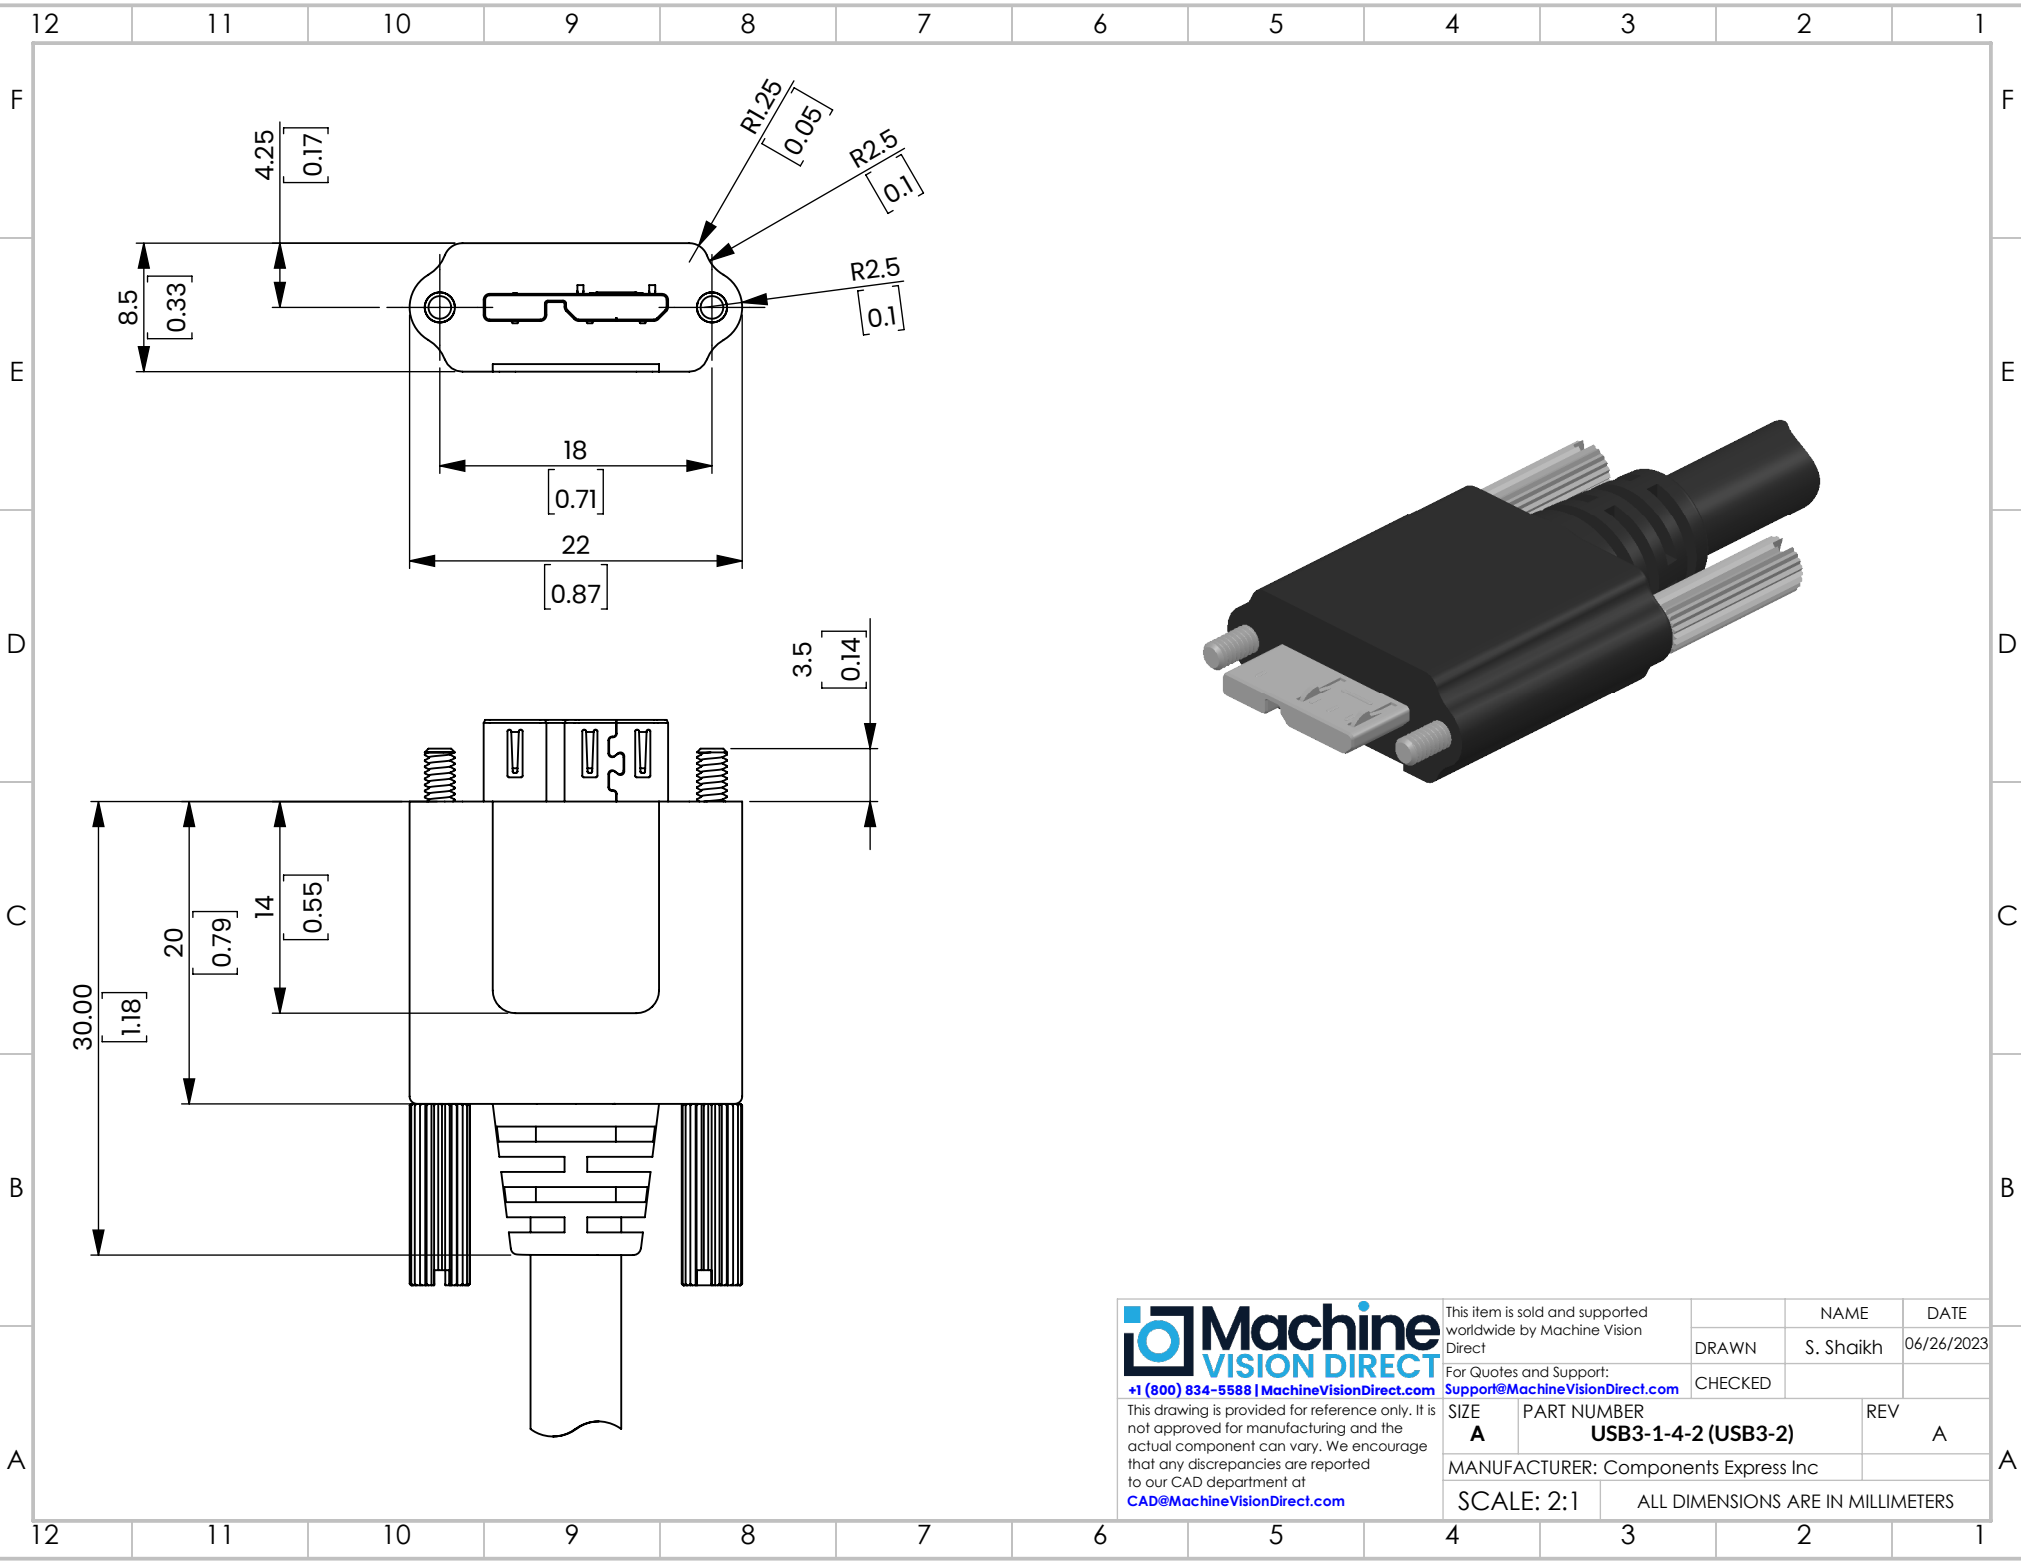

This item is sold and supported worldwide by Machine Vision Direct		NAME	DATE
For Quotes and Support: Support@MachineVisionDirect.com		DRAWN	S. Shaikh
+1 (800) 834-5588 MachineVisionDirect.com		CHECKED	06/26/2023
SIZE	PART NUMBER	REV	
A	USB3-1-4-2 (USB3-1)	A	
MANUFACTURER: Components Express Inc			
SCALE: 2:1		ALL DIMENSIONS ARE IN MILLIMETERS	

This item is sold and supported worldwide by Machine Vision Direct		NAME	DATE
For Quotes and Support: Support@MachineVisionDirect.com		DRAWN	S. Shaikh
+1 (800) 834-5588 MachineVisionDirect.com		CHECKED	06/26/2023
SIZE	PART NUMBER	REV	
A	USB3-1-4-2 (USB3-2)	A	
MANUFACTURER: Components Express Inc			
SCALE: 2:1		ALL DIMENSIONS ARE IN MILLIMETERS	