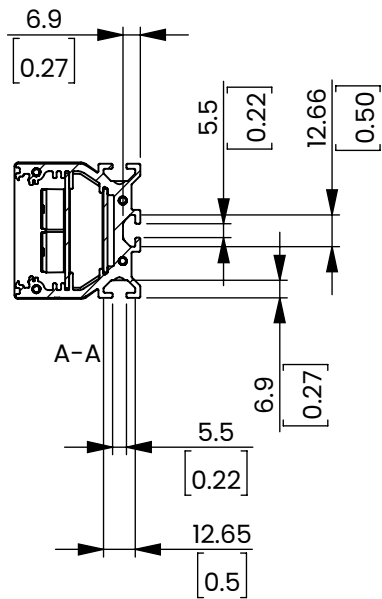

C

B

B

A

A

12 11 10 9 8 7 6 5 4 3 2 1

This drawing is provided for reference only. It is not approved for manufacturing and the actual component can vary. We encourage that any discrepancies are reported to our CAD department at CAD@MachineVisionDirect.com

This item is sold and supported worldwide by Machine Vision Direct		NAME	DATE
For Quotes and Support: Support@MachineVisionDirect.com		DRAWN	S. Shaikh 06/02/2023
SIZE	PART NUMBER	CHECKED	REV
A	LHI300-DO		A
MANUFACTURER: SMART VISION LIGHTS			
SCALE: 1:3		ALL DIMENSIONS ARE IN MILLIMETERS	