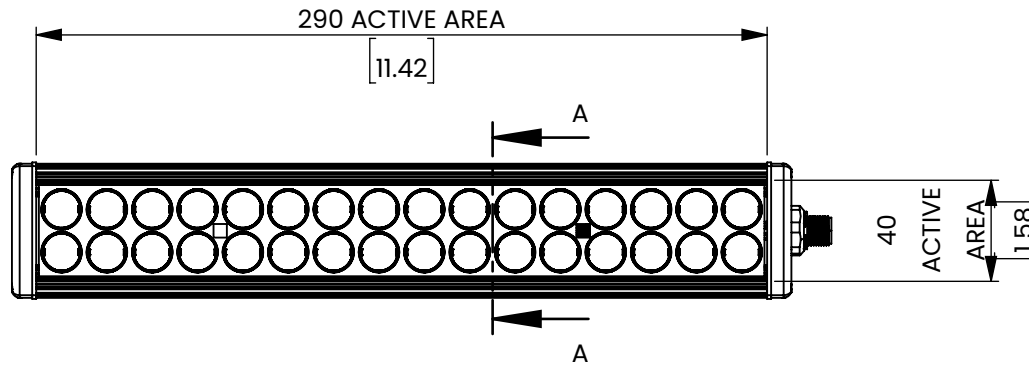

C

B

B

A

A

12 11 10 9 8 7 6 5 4 3 2 1

This drawing is provided for reference only. It is not approved for manufacturing and the actual component can vary. We encourage that any discrepancies are reported to our CAD department at CAD@MachineVisionDirect.com

This item is sold and supported worldwide by Machine Vision Direct		NAME	DATE
For Quotes and Support: Support@MachineVisionDirect.com		DRAWN	S. Shaikh 06/02/2023
SIZE	PART NUMBER	CHECKED	REV
A	LHI300-DO		A
MANUFACTURER: SMART VISION LIGHTS			
SCALE: 1:3		ALL DIMENSIONS ARE IN MILLIMETERS	