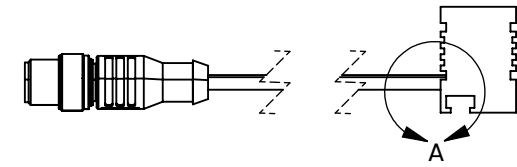

SCALE 1:2

This drawing is provided for reference only. It is not approved for manufacturing and the actual component can vary. We encourage that any discrepancies are reported to our CAD department at CAD@MachineVisionDirect.com

This item is sold and supported worldwide by Machine Vision Direct		NAME	DATE
For Quotes and Support: Support@MachineVisionDirect.com		DRAWN	S. Shaikh
+1 (800) 834-5588 MachineVisionDirect.com		CHECKED	06/03/2023
SIZE	PART NUMBER	REV	
A	LM150	A	
MANUFACTURER: SMART VISION LIGHTS			
SCALE: 1:2		ALL DIMENSIONS ARE IN MILLIMETERS	