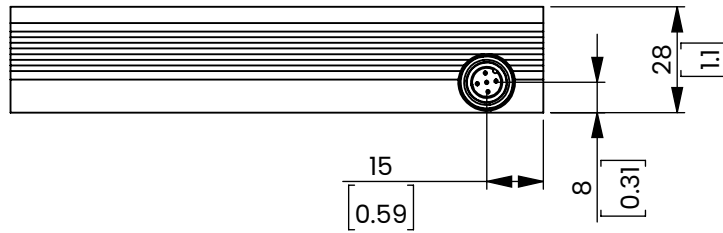

SCALE 1:2

This drawing is provided for reference only. It is not approved for manufacturing and the actual component can vary. We encourage that any discrepancies are reported to our CAD department at CAD@MachineVisionDirect.com

This item is sold and supported worldwide by Machine Vision Direct		NAME	DATE
For Quotes and Support: Support@MachineVisionDirect.com		DRAWN	S. Shaikh
+1 (800) 834-5588 MachineVisionDirect.com		CHECKED	06/03/2023
SIZE	PART NUMBER	REV	
A	LM150	A	
MANUFACTURER: SMART VISION LIGHTS			
SCALE: 1:2		ALL DIMENSIONS ARE IN MILLIMETERS	