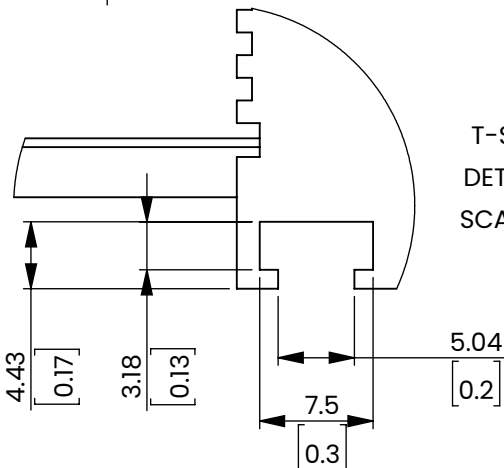

SCALE 1:2

This drawing is provided for reference only. It is not approved for manufacturing and the actual component can vary. We encourage that any discrepancies are reported to our CAD department at CAD@MachineVisionDirect.com

This item is sold and supported worldwide by Machine Vision Direct		NAME	DATE
For Quotes and Support: Support@MachineVisionDirect.com		DRAWN	S. Shaikh
+1 (800) 834-5588 MachineVisionDirect.com		CHECKED	06/03/2023
SIZE	PART NUMBER	REV	
A	LM150	A	
MANUFACTURER: SMART VISION LIGHTS			
SCALE: 1:2		ALL DIMENSIONS ARE IN MILLIMETERS	