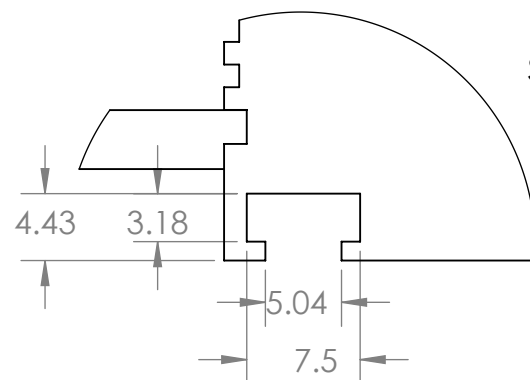

MALE 5PIN M12 PIGTAIL
APPROX 10IN

T-SLOT
DETAIL A
SCALE 2 : 1

PROPRIETARY AND CONFIDENTIAL
THE INFORMATION CONTAINED IN THIS DRAWING IS THE SOLE PROPERTY OF SmartVisionLights. ANY REPRODUCTION IN PART OR AS A WHOLE WITHOUT THE WRITTEN PERMISSION OF SmartVisionLights IS PROHIBITED.

UNLESS OTHERWISE SPECIFIED:		NAME	DATE
DIMENSIONS ARE IN MM		LS	12/6/2021
TOLERANCES:		MP	12/6/2021
FRACTIONAL ±		MP	12/6/2021
ANGULAR: BEND ± 3°		MP	12/6/2021
TWO PLACE DECIMAL ± .13			
THREE PLACE DECIMAL ± .127			
INTERPRET GEOMETRIC TOLERANCING PER:			
MATERIAL			
FINISH			
DO NOT SCALE DRAWING			

UNITS ARE IN
MILLIMETERS

		SVL PART NO.	
		LM75-XXX	
SIZE	ENG DWG NO.	REV	
B	LM75-XXX	1	
SCALE: 1:1	WEIGHT:	SHEET 1 OF 1	