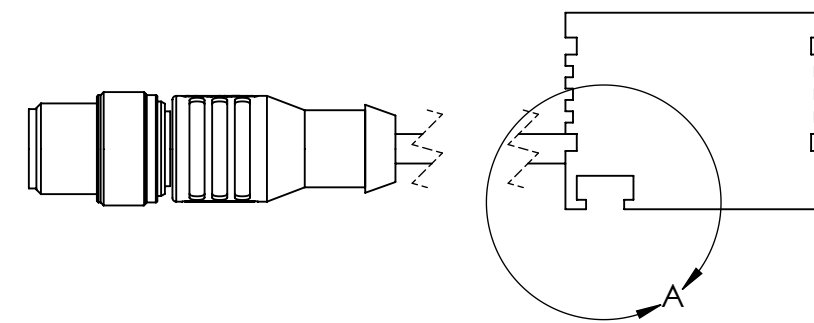

MALE 5PIN M12 PIGTAIL
APPROX 10IN

T-SLOT
DETAIL A
SCALE 2 : 1

PROPRIETARY AND CONFIDENTIAL
THE INFORMATION CONTAINED IN THIS DRAWING IS THE SOLE PROPERTY OF SmartVisionLights. ANY REPRODUCTION IN PART OR AS A WHOLE WITHOUT THE WRITTEN PERMISSION OF SmartVisionLights IS PROHIBITED.

UNLESS OTHERWISE SPECIFIED:		NAME	DATE
DIMENSIONS ARE IN MM		LS	12/6/2021
TOLERANCES:		MP	12/6/2021
FRACTIONAL ±		MP	12/6/2021
ANGULAR: BEND ± 3°		MP	12/6/2021
TWO PLACE DECIMAL ± .13			
THREE PLACE DECIMAL ± .127			
INTERPRET GEOMETRIC TOLERANCING PER:			
MATERIAL			
FINISH			
DO NOT SCALE DRAWING			

UNITS ARE IN
MILLIMETERS

		SVL PART NO.	
		LM75-XXX	
SIZE	ENG DWG NO.	REV	
B	LM75-XXX	1	
SCALE: 1:1	WEIGHT:	SHEET 1 OF 1	