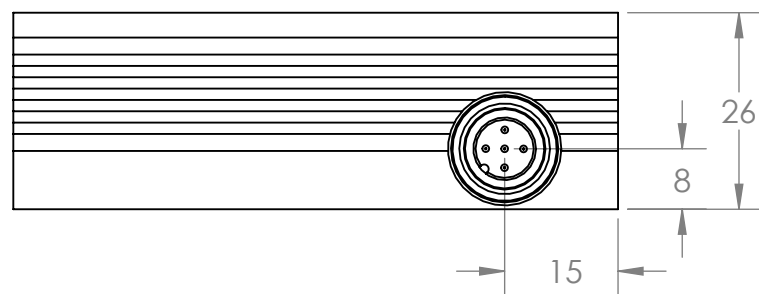

MALE 5PIN M12 PIGTAIL
APPROX 10IN

T-SLOT
DETAIL A
SCALE 2 : 1

PROPRIETARY AND CONFIDENTIAL
THE INFORMATION CONTAINED IN THIS DRAWING IS THE SOLE PROPERTY OF SmartVisionLights. ANY REPRODUCTION IN PART OR AS A WHOLE WITHOUT THE WRITTEN PERMISSION OF SmartVisionLights IS PROHIBITED.

UNLESS OTHERWISE SPECIFIED:		NAME	DATE
DIMENSIONS ARE IN MM		LS	12/6/2021
TOLERANCES:		MP	12/6/2021
FRACTIONAL ±		MP	12/6/2021
ANGULAR: BEND ± 3°		MP	12/6/2021
TWO PLACE DECIMAL ± .13			
THREE PLACE DECIMAL ± .127			
INTERPRET GEOMETRIC TOLERANCING PER:			
MATERIAL			
FINISH			
DO NOT SCALE DRAWING			

UNITS ARE IN
MILLIMETERS

		SVL PART NO.	
		LM75-XXX	
SIZE	ENG DWG NO.	REV	
B	LM75-XXX	1	
SCALE: 1:1	WEIGHT:	SHEET 1 OF 1	