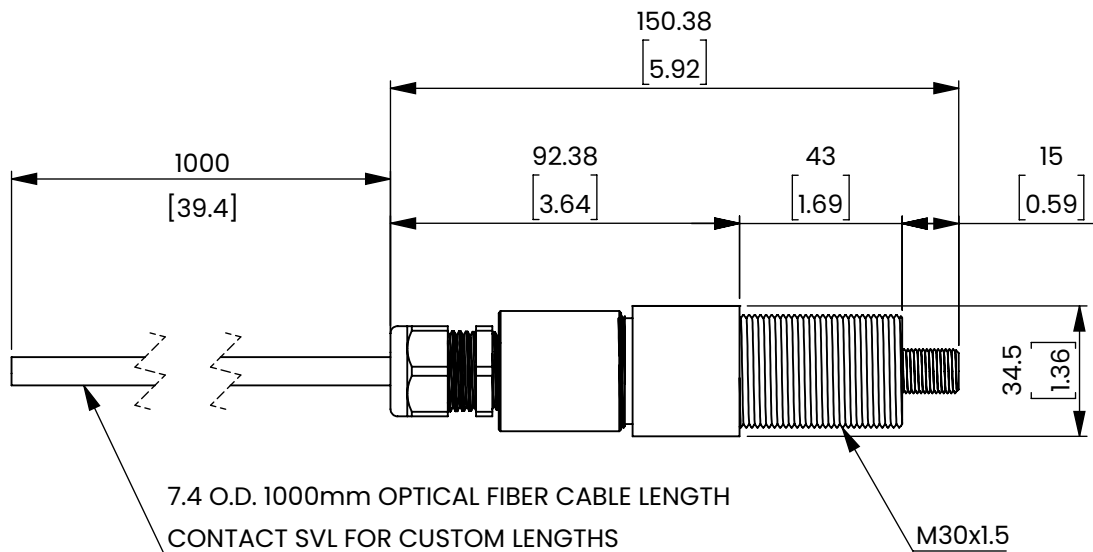

12 11 10 9 8 7 6 5 4 3 2 1

F

F

E

E

D

D

C

C

B

B

A

A

12

11

10

9

8

7

6

5

4

3

2

1

This drawing is provided for reference only. It is not approved for manufacturing and the actual component can vary. We encourage that any discrepancies are reported to our CAD department at CAD@MachineVisionDirect.com

This item is sold and supported worldwide by Machine Vision Direct		NAME	DATE
For Quotes and Support: Support@MachineVisionDirect.com		DRAWN	S. Shaikh 06/08/2023
SIZE		CHECKED	
A	PART NUMBER	REV	A
MANUFACTURER: SMART VISION LIGHTS			
SCALE: 1:1		ALL DIMENSIONS ARE IN MILLIMETERS