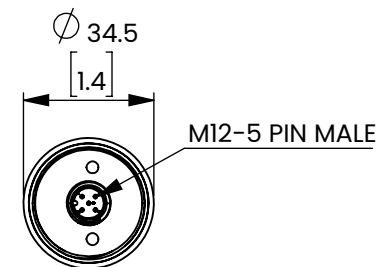

12 11 10 9 8 7 6 5 4 3 2 1

F

F

E

E

D

D

C

C

B

B

A

A

12

11

10

9

8

7

6

5

4

3

2

1

This drawing is provided for reference only. It is not approved for manufacturing and the actual component can vary. We encourage that any discrepancies are reported to our CAD department at CAD@MachineVisionDirect.com

This item is sold and supported worldwide by Machine Vision Direct		NAME	DATE
For Quotes and Support: Support@MachineVisionDirect.com		DRAWN	S. Shaikh 06/08/2023
SIZE		CHECKED	
A	PART NUMBER	REV	A
MANUFACTURER: SMART VISION LIGHTS			
SCALE: 1:1		ALL DIMENSIONS ARE IN MILLIMETERS