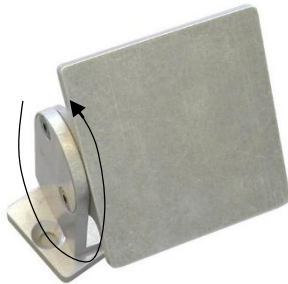

PB75-M5

MOUNT

product features

- Used for S75 Brick lights
- IP68 Rated Stainless Steel
- 2 pivots allow for any position

pivots

CAD image