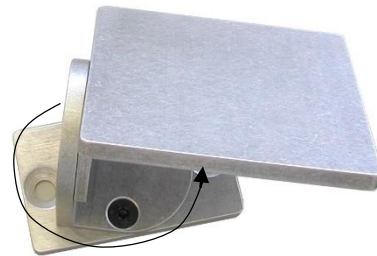

PB75-M5

MOUNT

product features

- Used for S75 Brick lights
- IP68 Rated Stainless Steel
- 2 pivots allow for any position

pivots

CAD image