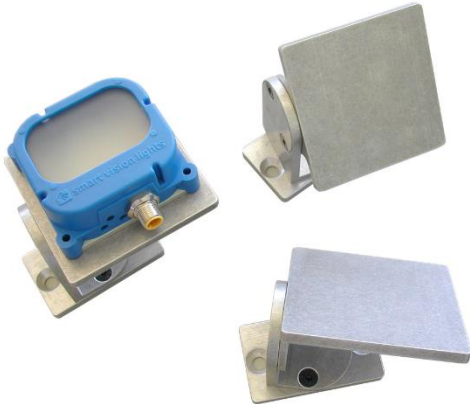

PB75-M5

MOUNT

product features

- Used for S75 Brick lights
- IP68 Rated Stainless Steel
- 2 pivots allow for any position

pivots

CAD image