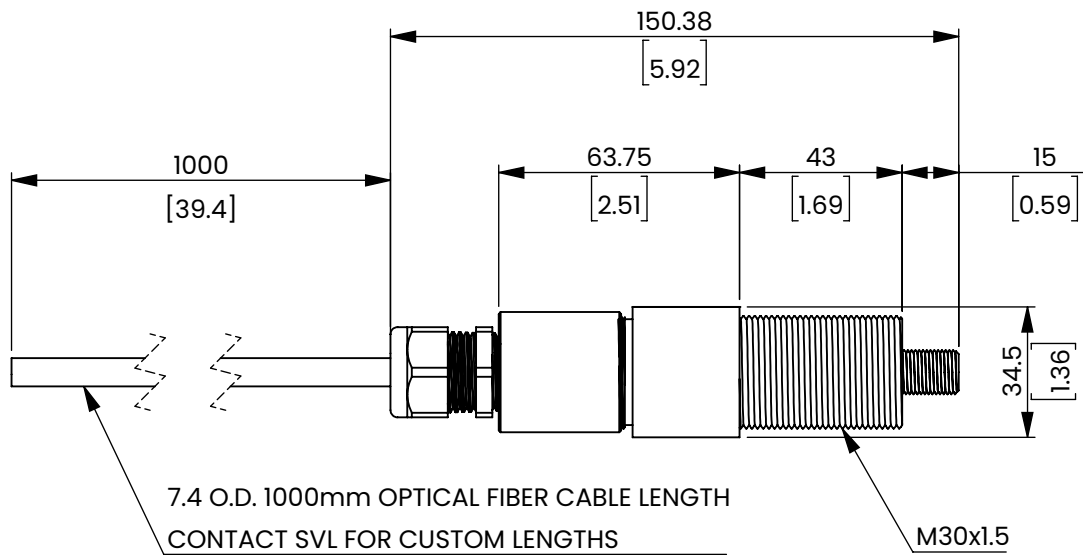

12 11 10 9 8 7 6 5 4 3 2 1

F

F

E

E

D

D

C

C

B

B

A

A

12

11

10

9

8

7

6

5

4

3

2

1

Machine VISION DIRECT

This drawing is provided for reference only. It is not approved for manufacturing and the actual component can vary. We encourage that any discrepancies are reported to our CAD department at CAD@MachineVisionDirect.com

This item is sold and supported worldwide by Machine Vision Direct		NAME	DATE
For Quotes and Support: Support@MachineVisionDirect.com		DRAWN	S. Shaikh 06/11/2023
SIZE		CHECKED	
A	PART NUMBER	REV	A
	SXF30		
MANUFACTURER: SMART VISION LIGHTS			
SCALE: 1:1		ALL DIMENSIONS ARE IN MILLIMETERS