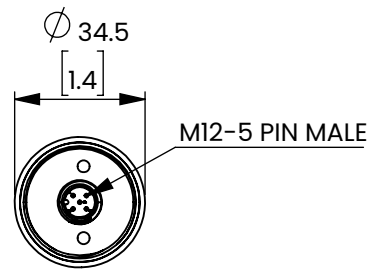

12 11 10 9 8 7 6 5 4 3 2 1

F

F

E

E

D

D

C

C

B

B

A

A

12

11

10

9

8

7

6

5

4

3

2

1

Machine VISION DIRECT

This drawing is provided for reference only. It is not approved for manufacturing and the actual component can vary. We encourage that any discrepancies are reported to our CAD department at CAD@MachineVisionDirect.com

This item is sold and supported worldwide by Machine Vision Direct		NAME	DATE
For Quotes and Support: Support@MachineVisionDirect.com		DRAWN	S. Shaikh 06/11/2023
SIZE		CHECKED	
A	PART NUMBER	REV	A
	SXF30		
MANUFACTURER: SMART VISION LIGHTS			
SCALE: 1:1		ALL DIMENSIONS ARE IN MILLIMETERS