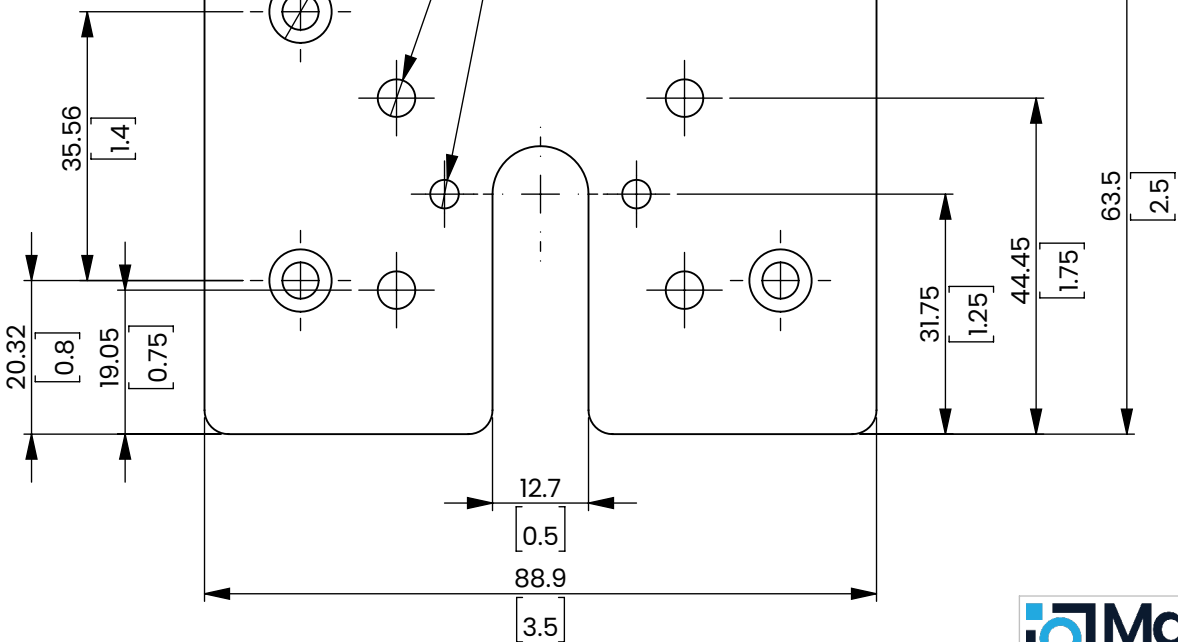

3 x \varnothing 4.8 THRU

\varnothing 8.25 [0.32] ∇ 4.25

4 x \varnothing 4.98 [0.2] THRU

2 x \varnothing 3.78 [0.15] THRU

This drawing is provided for reference only. It is not approved for manufacturing and the actual component can vary. We encourage that any discrepancies are reported to our CAD department at CAD@MachineVisionDirect.com

This item is sold and supported worldwide by Machine Vision Direct		NAME	DATE
For Quotes and Support: Support@MachineVisionDirect.com		S. Shaikh	08/04/2023
SIZE	PART NUMBER	CHECKED	REV
A	AFSB-592-M-QX-830-870		A
MANUFACTURER: Swivellink			
SCALE: 1:1		ALL DIMENSIONS ARE IN MILLIMETERS	