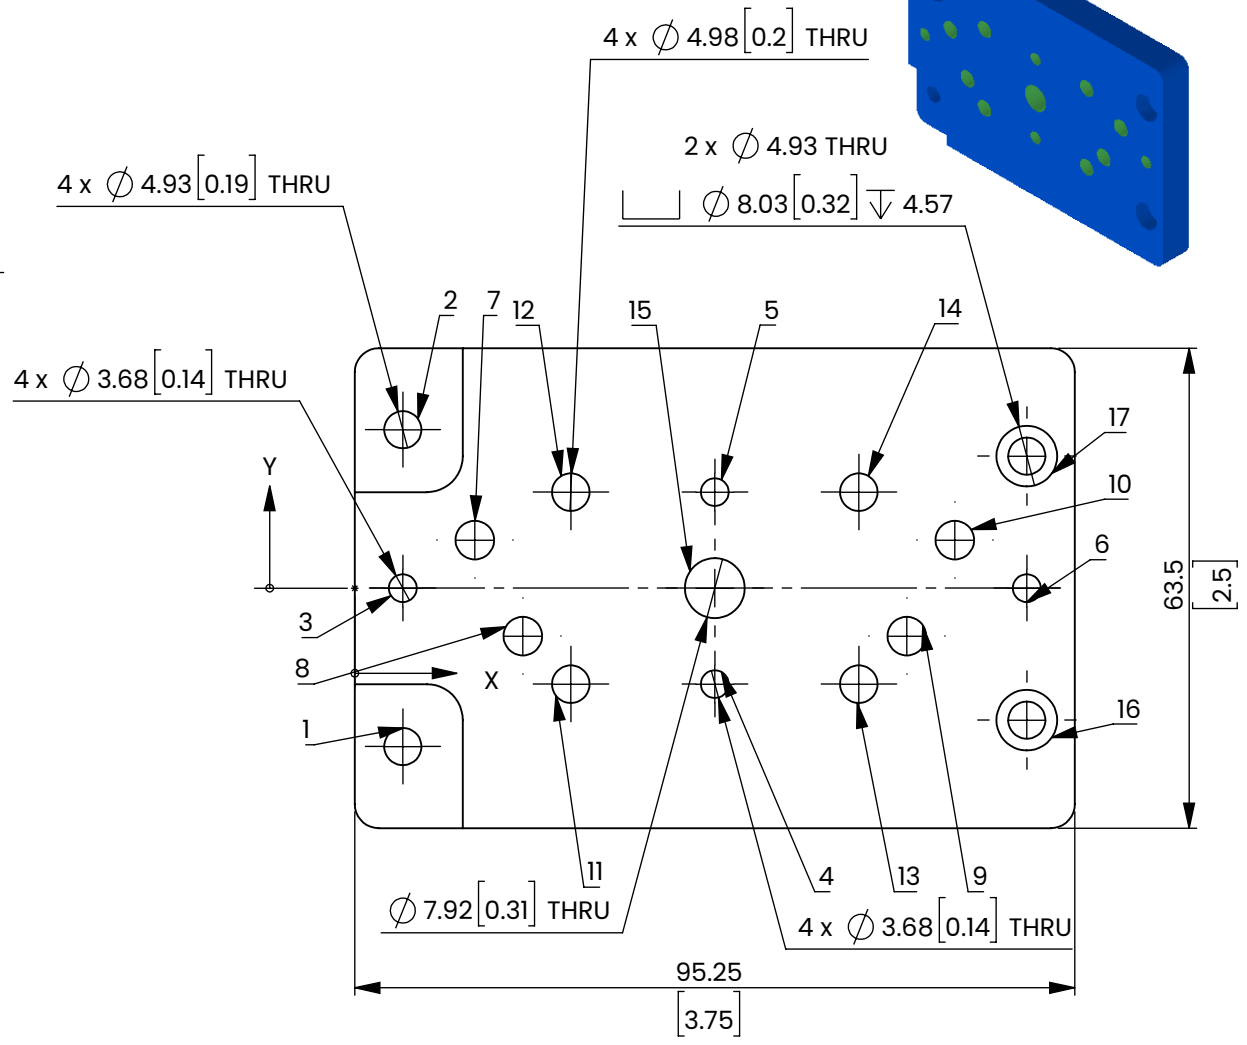

TAG	X LOC	Y LOC
1	[0.25] 6.35	[-0.83] -20.96
2	[0.25] 6.35	[0.83] 20.96
3	[0.25] 6.35	0
4	[1.88] 47.63	[-0.50] -12.70
5	[1.88] 47.63	[0.50] 12.70
6	[3.50] 88.90	0
7	[0.63] 15.88	[0.25] 6.35
8	[0.88] 22.23	[-0.25] -6.35
9	[2.88] 73.03	[-0.25] -6.35
10	[3.13] 79.38	[0.25] 6.35
11	[1.13] 28.58	[-0.50] -12.70
12	[1.13] 28.58	[0.50] 12.70
13	[2.63] 66.68	[-0.50] -12.70
14	[2.63] 66.68	[0.50] 12.70
15	[1.88] 47.63	0
16	[3.50] 88.90	[-0.69] -17.46
17	[3.50] 88.90	[0.69] 17.46

This item is sold and supported worldwide by Machine Vision Direct		NAME	DATE
For Quotes and Support: Support@MachineVisionDirect.com		S. Shaikh	08/04/2023
SIZE	PART NUMBER	CHECKED	REV
A	AFSB-643-M-DL		A
MANUFACTURER: Swivellink			
SCALE: 1:1		ALL DIMENSIONS ARE IN MILLIMETERS	