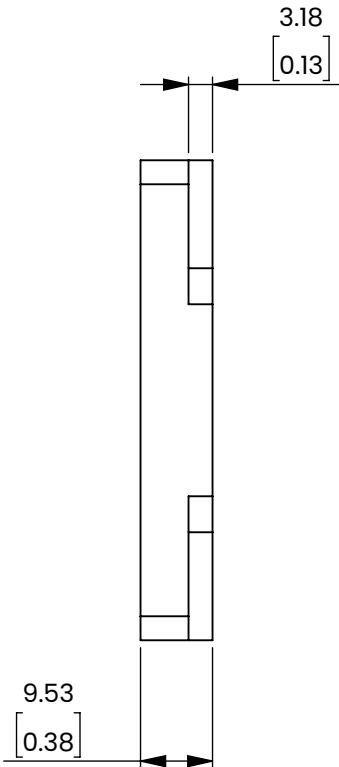

TAG	X LOC	Y LOC
1	[0.25] 6.35	[-0.83] -20.96
2	[0.25] 6.35	[0.83] 20.96
3	[0.25] 6.35	0
4	[1.88] 47.63	[-0.50] -12.70
5	[1.88] 47.63	[0.50] 12.70
6	[3.50] 88.90	0
7	[0.63] 15.88	[0.25] 6.35
8	[0.88] 22.23	[-0.25] -6.35
9	[2.88] 73.03	[-0.25] -6.35
10	[3.13] 79.38	[0.25] 6.35
11	[1.13] 28.58	[-0.50] -12.70
12	[1.13] 28.58	[0.50] 12.70
13	[2.63] 66.68	[-0.50] -12.70
14	[2.63] 66.68	[0.50] 12.70
15	[1.88] 47.63	0
16	[3.50] 88.90	[-0.69] -17.46
17	[3.50] 88.90	[0.69] 17.46

Machine VISION DIRECT

+1 (800) 834-5588 | MachineVisionDirect.com

This drawing is provided for reference only. It is not approved for manufacturing and the actual component can vary. We encourage that any discrepancies are reported to our CAD department at CAD@MachineVisionDirect.com

This item is sold and supported worldwide by Machine Vision Direct		NAME	DATE
For Quotes and Support: Support@MachineVisionDirect.com		S. Shaikh	08/04/2023
SIZE	PART NUMBER	CHECKED	REV
A	AFSB-643-M-DL		A
MANUFACTURER: Swivellink			
SCALE: 1:1		ALL DIMENSIONS ARE IN MILLIMETERS	